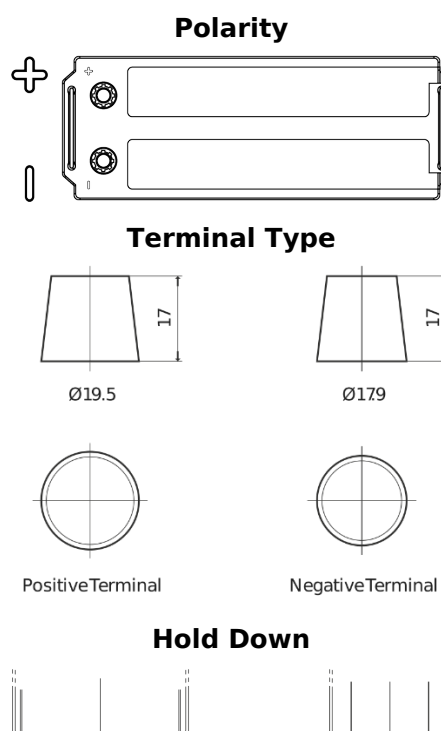

Product overview

Batteries for Trucks, Buses, Construction, Agriculture

PowerPRO FF1453

Part number	FF1453
Technology	Flooded
EAN/GTIN	3661024045308
Voltage	12 V
Capacity	145 Ah
CCA	900 A
Length	513 mm
Width	189 mm
Height	223 mm
Box size	D04
Polarity	ETN 3
Terminal Type	EN taper post
Hold Down	B0
Weights (subject of variation)	35.90 kg