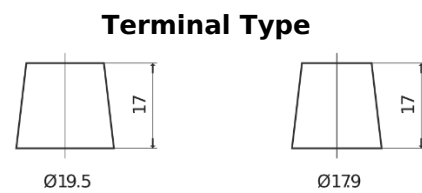

Product overview

Batteries for Trucks, Buses, Construction, Agriculture

PowerPRO FF1453

Part number	FF1453
Technology	Flooded
EAN/GTIN	3661024045308
Voltage	12 V
Capacity	145 Ah
CCA	900 A
Length	513 mm
Width	189 mm
Height	223 mm
Box size	D04
Polarity	ETN 3
Terminal Type	EN taper post
Hold Down	B0
Weights (subject of variation)	35.90 kg