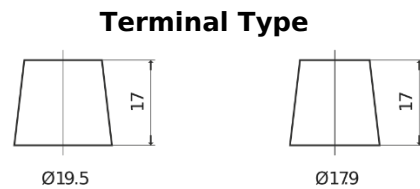

Product overview

Batteries for Trucks, Buses, Construction, Agriculture

PowerPRO CF1453

Part number	CF1453
Technology	Flooded
EAN/GTIN	3661024015301
Voltage	12 V
Capacity	145 Ah
CCA	900 A
Length	513 mm
Width	189 mm
Height	223 mm
Box size	D04
Polarity	ETN 3
Terminal Type	EN taper post
Hold Down	B0
Weights (subject of variation)	35.90 kg