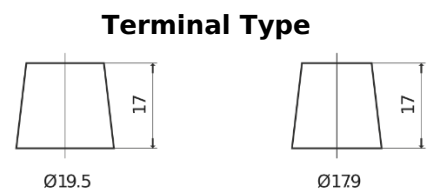

Product overview

Batteries for Trucks, Buses, Construction, Agriculture

PowerPRO CF1453

Part number	CF1453
Technology	Flooded
EAN/GTIN	3661024015301
Voltage	12 V
Capacity	145 Ah
CCA	900 A
Length	513 mm
Width	189 mm
Height	223 mm
Box size	D04
Polarity	ETN 3
Terminal Type	EN taper post
Hold Down	B0
Weights (subject of variation)	35.90 kg