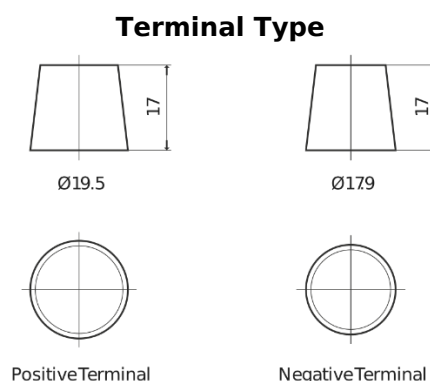

Product overview

Batteries for Trucks, Buses, Construction, Agriculture

StartPRO TG1403

Part number	TG1403
Technology	Flooded
EAN/GTIN	3661024055420
Voltage	12 V
Capacity	140 Ah
CCA	800 A
Length	513 mm
Width	189 mm
Height	223 mm
Box size	D04
Polarity	ETN 3
Terminal Type	EN taper post
Hold Down	B0
Weights (subject of variation)	34.10 kg