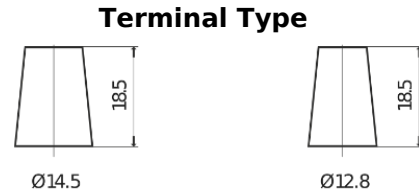

**Product overview**

Batteries for Cars

**Excell EB357**

Part number	EB357
Technology	Flooded
EAN/GTIN	3661024034340
Voltage	12 V
Capacity	35.0 Ah
CCA	240 A
Length	187 mm
Width	127 mm
Height	220 mm
Box size	B19
Polarity	ETN 1
Terminal Type	JIS taper post
Hold Down	B0
Weights (subject of variation)	8.90 kg