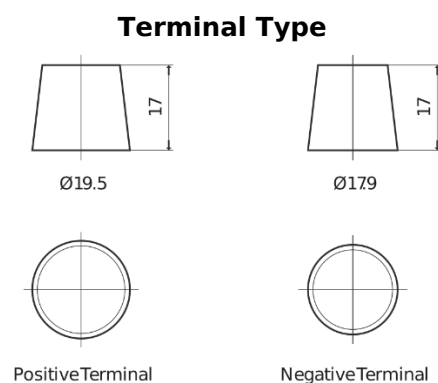

Product overview

Batteries for Marine and Leisure

Start EN900

Part number	EN900
Technology	Flooded
EAN/GTIN	3661024036061
Voltage	12 V
Capacity	140 Ah
CCA	800 A
MCA	900
Length	513 mm
Width	189 mm
Height	223 mm
Box size	D04
Polarity	ETN 3
Terminal Type	EN taper post
Hold Down	B0
Weights (subject of variation)	34.10 kg