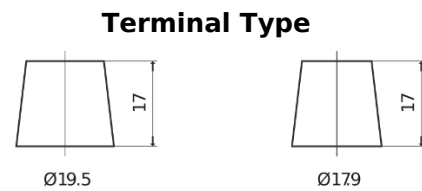

**Product overview**

Batteries for Trucks, Buses, Construction, Agriculture

**StartPRO EG1403**

Part number	EG1403
Technology	Flooded
EAN/GTIN	3661024035422
Voltage	12 V
Capacity	140 Ah
CCA	800 A
Length	513 mm
Width	189 mm
Height	223 mm
Box size	D04
Polarity	ETN 3
Terminal Type	EN taper post
Hold Down	B0
Weights (subject of variation)	34.10 kg