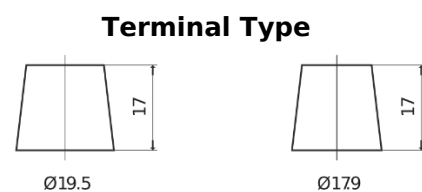

**Product overview**

Batteries for Marine and Leisure

**Equipment ET950**

Part number	ET950
Technology	Flooded
EAN/GTIN	3661024035897
Voltage	12 V
Capacity	135 Ah
Watt hour	950 Wh
Length	513 mm
Width	189 mm
Height	223 mm
Box size	D04
Polarity	ETN 3
Terminal Type	EN taper post
Hold Down	B0
Weights (subject of variation)	39.50 kg