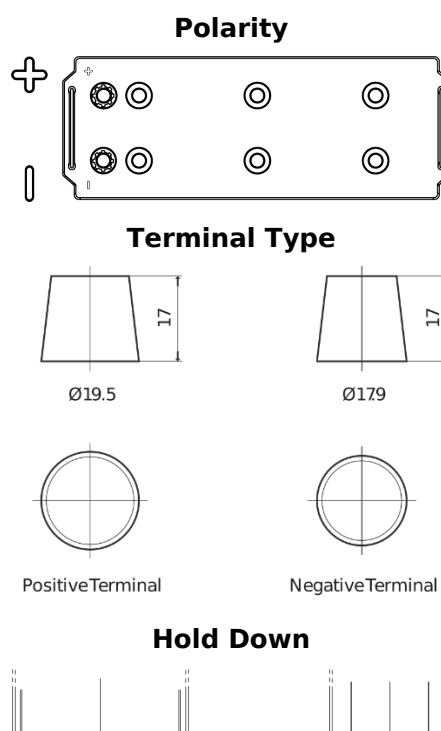

Product overview

Batteries for Trucks, Buses, Construction, Agriculture

StartPRO FG1203

Part number	FG1203
Technology	Flooded
EAN/GTIN	3661024046541
Voltage	12 V
Capacity	120 Ah
CCA	680 A
Length	513 mm
Width	189 mm
Height	223 mm
Box size	D04
Polarity	ETN 3
Terminal Type	EN taper post
Hold Down	B0
Weights (subject of variation)	32.50 kg