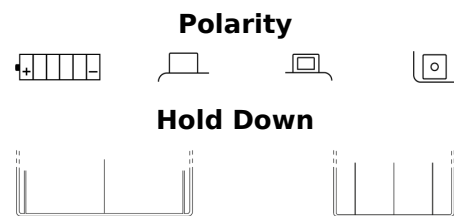

**Product overview**

Batteries for Motorcycles, ATVs, Snowmobiles, Garden

**Conventional EB14-A2**

Part number	EB14-A2
Technology	Flooded
EAN/GTIN	3661024033404
Voltage	12 V
Capacity	14.0 Ah
CCA	145 A
Length	135 mm
Width	90 mm
Height	165 mm
Box size	C49
Polarity	ETN 1
Terminal Type	M08
Hold Down	B0
Weights (subject of variation)	4.60 kg