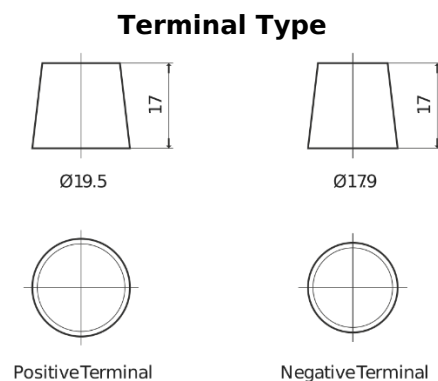

Product overview

Batteries for Trucks, Buses, Construction, Agriculture

StartPRO EG1203

Part number	EG1203
Technology	Flooded
EAN/GTIN	3661024036993
Voltage	12 V
Capacity	120 Ah
CCA	680 A
Length	513 mm
Width	189 mm
Height	223 mm
Box size	D04
Polarity	ETN 3
Terminal Type	EN taper post
Hold Down	B0
Weights (subject of variation)	32.50 kg