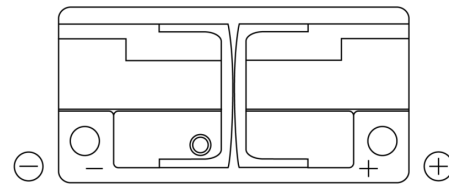

Product overview

Batteries for Cars

Excell EB1100

Part number	EB1100
Technology	Flooded
EAN/GTIN	3661024036238
Voltage	12 V
Capacity	110.0 Ah
CCA	850 A
Length	392 mm
Width	175 mm
Height	190 mm
Box size	L06
Polarity	ETN 0
Terminal Type	EN taper post
Hold Down	B13
Weights (subject of variation)	26.30 kg

Polarity

Terminal Type

Hold Down

Design, features and specifications are subject to change without notice. We disclaim any representation or warranty, express or implied, concerning the data or recommendations, and in no event shall be liable for any loss or damage claimed to have arisen as a result. Some products may not be available in your local market.