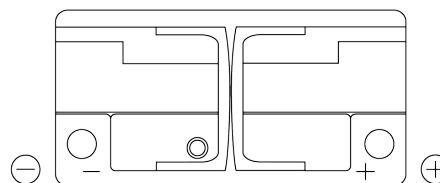

Product overview

Batteries for Cars

Excell EB1100

Part number	EB1100
Technology	Flooded
EAN/GTIN	3661024036238
Voltage	12 V
Capacity	110.0 Ah
CCA	850 A
Length	392 mm
Width	175 mm
Height	190 mm
Box size	L06
Polarity	ETN 0
Terminal Type	EN taper post
Hold Down	B13
Weights (subject of variation)	26.30 kg

Polarity

Terminal Type

Positive Terminal

Negative Terminal

Hold Down

Design, features and specifications are subject to change without notice. We disclaim any representation or warranty, express or implied, concerning the data or recommendations, and in no event shall be liable for any loss or damage claimed to have arisen as a result. Some products may not be available in your local market.