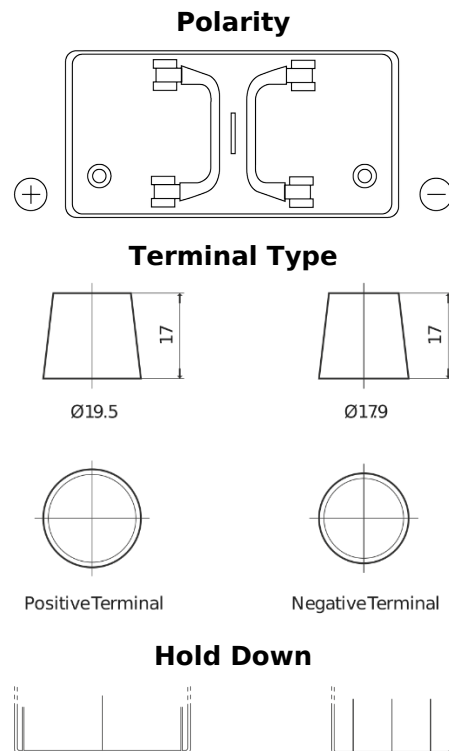

**Product overview**

Batteries for Trucks, Buses, Construction, Agriculture

**PowerPRO EF1251**

Part number	EF1251
Technology	Flooded
EAN/GTIN	3661024037952
Voltage	12 V
Capacity	125 Ah
CCA	850 A
Length	349 mm
Width	175 mm
Height	285 mm
Box size	D03
Polarity	ETN 1
Terminal Type	EN taper post
Hold Down	B0
Weights (subject of variation)	31.00 kg