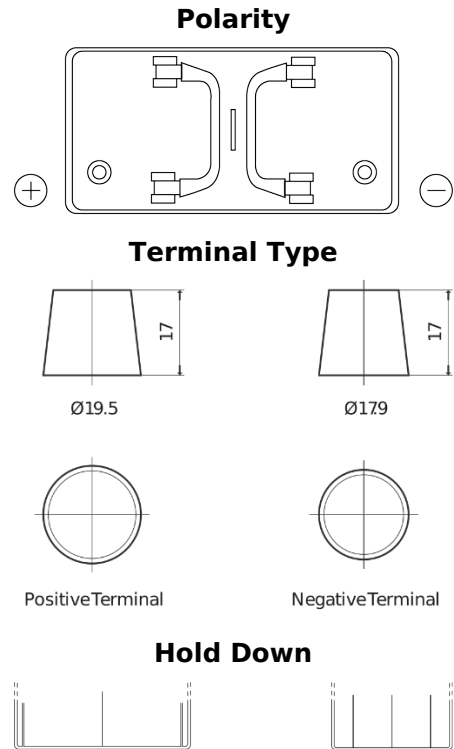

Product overview

Batteries for Trucks, Buses, Construction, Agriculture

PowerPRO EF1251

Part number	EF1251
Technology	Flooded
EAN/GTIN	3661024037952
Voltage	12 V
Capacity	125 Ah
CCA	850 A
Length	349 mm
Width	175 mm
Height	285 mm
Box size	D03
Polarity	ETN 1
Terminal Type	EN taper post
Hold Down	B0
Weights (subject of variation)	31.00 kg