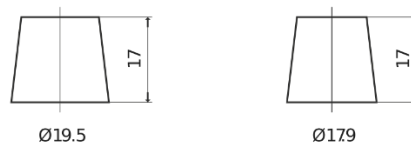

Terminal Type