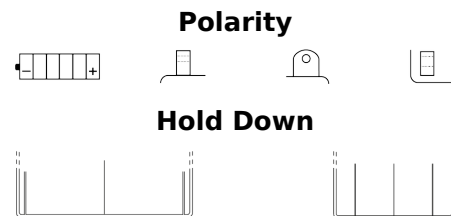

**Product overview**

Batteries for Motorcycles, ATVs, Snowmobiles, Garden

**Conventional 12N24-3A**

Part number	12N24-3A
Technology	Flooded
EAN/GTIN	3661024033541
Voltage	12 V
Capacity	24.0 Ah
CCA	220 A
Length	185 mm
Width	125 mm
Height	175 mm
Box size	C67
Polarity	ETN 0
Terminal Type	M03
Hold Down	B0
Weights (subject of variation)	8.00 kg