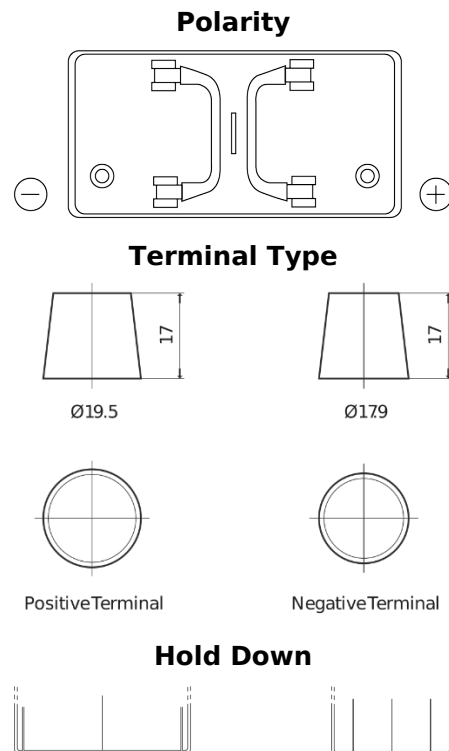

Product overview

Batteries for Trucks, Buses, Construction, Agriculture

PowerPRO EF1250

Part number	EF1250
Technology	Flooded
EAN/GTIN	3661024037945
Voltage	12 V
Capacity	125 Ah
CCA	850 A
Length	349 mm
Width	175 mm
Height	285 mm
Box size	D03
Polarity	ETN 0
Terminal Type	EN taper post
Hold Down	B0
Weights (subject of variation)	31.00 kg