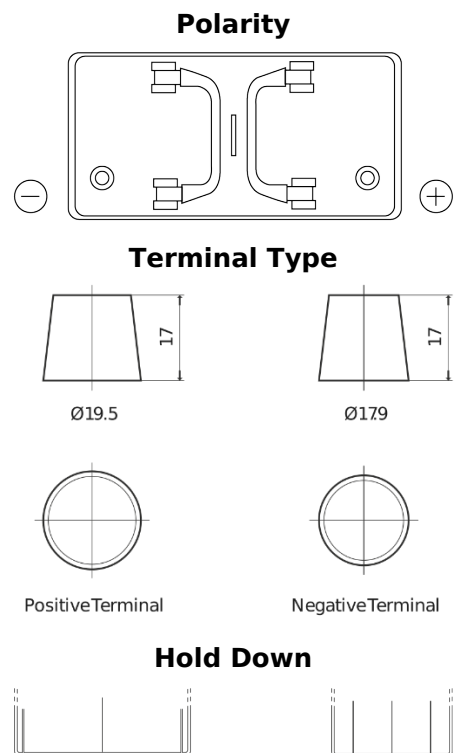

**Product overview**

Batteries for Trucks, Buses, Construction, Agriculture

**PowerPRO CF1250**

Part number	CF1250
Technology	Flooded
EAN/GTIN	3661024017060
Voltage	12 V
Capacity	125 Ah
CCA	850 A
Length	349 mm
Width	175 mm
Height	285 mm
Box size	D03
Polarity	ETN 0
Terminal Type	EN taper post
Hold Down	B0
Weights (subject of variation)	31.00 kg