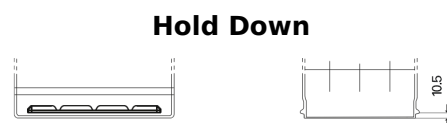

**Product overview**

Batteries for Cars

**Premium EA955**

Part number	EA955
Technology	Flooded
EAN/GTIN	3661024034197
Voltage	12 V
Capacity	95.0 Ah
CCA	800 A
Length	306 mm
Width	173 mm
Height	222 mm
Box size	D31
Polarity	ETN 1
Terminal Type	EN taper post
Hold Down	Korean B1
Weights (subject of variation)	21.40 kg