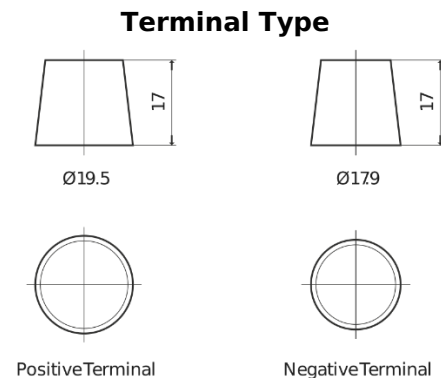

**Product overview**

Batteries for Cars

**Premium EA955**

Part number	EA955
Technology	Flooded
EAN/GTIN	3661024034197
Voltage	12 V
Capacity	95.0 Ah
CCA	800 A
Length	306 mm
Width	173 mm
Height	222 mm
Box size	D31
Polarity	ETN 1
Terminal Type	EN taper post
Hold Down	Korean B1
Weights (subject of variation)	21.40 kg