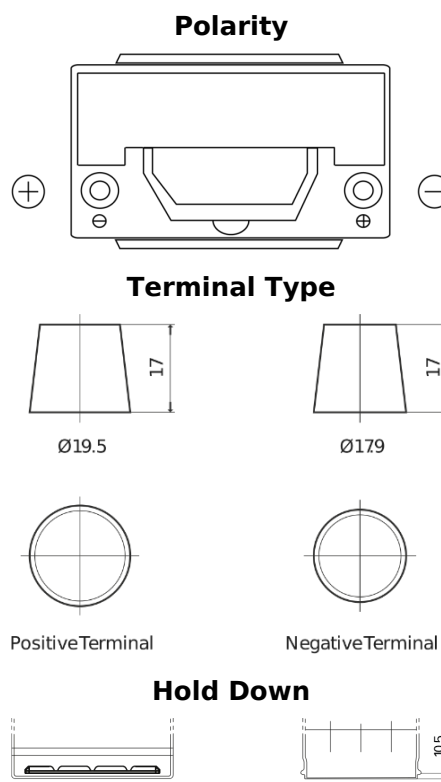

Product overview

Batteries for Cars

Premium EA954

Part number	EA954
Technology	Flooded
EAN/GTIN	3661024034180
Voltage	12 V
Capacity	95.0 Ah
CCA	800 A
Length	306 mm
Width	173 mm
Height	222 mm
Box size	D31
Polarity	ETN 0
Terminal Type	EN taper post
Hold Down	Korean B1
Weights (subject of variation)	21.40 kg