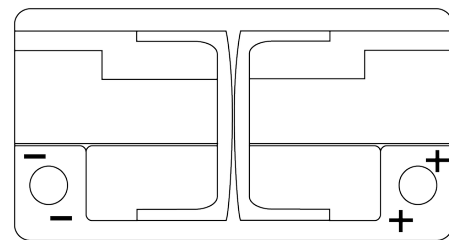

**Product overview**

Batteries for Cars

**Premium EA900**

|                                |               |
|--------------------------------|---------------|
| Part number                    | EA900         |
| Technology                     | Flooded       |
| EAN/GTIN                       | 3661024036450 |
| Voltage                        | 12 V          |
| Capacity                       | 90.0 Ah       |
| CCA                            | 720 A         |
| Length                         | 315 mm        |
| Width                          | 175 mm        |
| Height                         | 190 mm        |
| Box size                       | L04           |
| Polarity                       | ETN 0         |
| Terminal Type                  | EN taper post |
| Hold Down                      | B13           |
| Weights (subject of variation) | 19.70 kg      |

**Polarity**

**Terminal Type**

Positive Terminal

Negative Terminal

**Hold Down**

Design, features and specifications are subject to change without notice. We disclaim any representation or warranty, express or implied, concerning the data or recommendations, and in no event shall be liable for any loss or damage claimed to have arisen as a result. Some products may not be available in your local market.