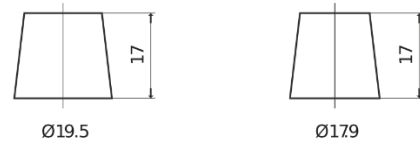

**Product overview**

Batteries for Cars

**Premium EA900**

|                                |               |
|--------------------------------|---------------|
| Part number                    | EA900         |
| Technology                     | Flooded       |
| EAN/GTIN                       | 3661024036450 |
| Voltage                        | 12 V          |
| Capacity                       | 90.0 Ah       |
| CCA                            | 720 A         |
| Length                         | 315 mm        |
| Width                          | 175 mm        |
| Height                         | 190 mm        |
| Box size                       | L04           |
| Polarity                       | ETN 0         |
| Terminal Type                  | EN taper post |
| Hold Down                      | B13           |
| Weights (subject of variation) | 19.70 kg      |

**Polarity**

**Terminal Type**

Positive Terminal

Negative Terminal

**Hold Down**

Design, features and specifications are subject to change without notice. We disclaim any representation or warranty, express or implied, concerning the data or recommendations, and in no event shall be liable for any loss or damage claimed to have arisen as a result. Some products may not be available in your local market.