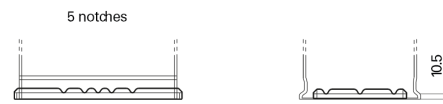

Product overview

Batteries for Cars

Premium EA900

Part number	EA900
Technology	Flooded
EAN/GTIN	3661024036450
Voltage	12 V
Capacity	90.0 Ah
CCA	720 A
Length	315 mm
Width	175 mm
Height	190 mm
Box size	L04
Polarity	ETN 0
Terminal Type	EN taper post
Hold Down	B13
Weights (subject of variation)	19.70 kg

Polarity

Terminal Type

Positive Terminal

Negative Terminal

Hold Down

Design, features and specifications are subject to change without notice. We disclaim any representation or warranty, express or implied, concerning the data or recommendations, and in no event shall be liable for any loss or damage claimed to have arisen as a result. Some products may not be available in your local market.