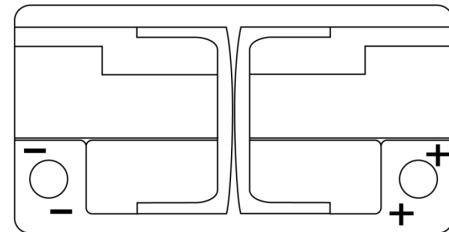

**Product overview**

Batteries for Cars

**Premium EA852**

|                                |               |
|--------------------------------|---------------|
| Part number                    | EA852         |
| Technology                     | Flooded       |
| EAN/GTIN                       | 3661024034296 |
| Voltage                        | 12 V          |
| Capacity                       | 85.0 Ah       |
| CCA                            | 800 A         |
| Length                         | 315 mm        |
| Width                          | 175 mm        |
| Height                         | 175 mm        |
| Box size                       | LB4           |
| Polarity                       | ETN 0         |
| Terminal Type                  | EN taper post |
| Hold Down                      | B13           |
| Weights (subject of variation) | 18.60 kg      |

**Polarity**

**Terminal Type**

Positive Terminal

Negative Terminal

**Hold Down**

Design, features and specifications are subject to change without notice. We disclaim any representation or warranty, express or implied, concerning the data or recommendations, and in no event shall be liable for any loss or damage claimed to have arisen as a result. Some products may not be available in your local market.