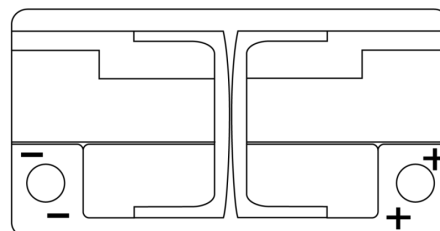

Product overview

Batteries for Cars

Premium EA852

Part number	EA852
Technology	Flooded
EAN/GTIN	3661024034296
Voltage	12 V
Capacity	85.0 Ah
CCA	800 A
Length	315 mm
Width	175 mm
Height	175 mm
Box size	LB4
Polarity	ETN 0
Terminal Type	EN taper post
Hold Down	B13
Weights (subject of variation)	18.60 kg

Polarity

Terminal Type

Positive Terminal

Negative Terminal

Hold Down

Design, features and specifications are subject to change without notice. We disclaim any representation or warranty, express or implied, concerning the data or recommendations, and in no event shall be liable for any loss or damage claimed to have arisen as a result. Some products may not be available in your local market.