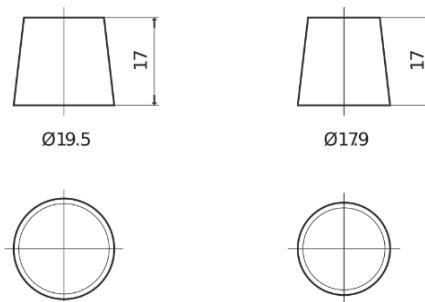

Product overview

Batteries for Cars

Premium EA852

Part number	EA852
Technology	Flooded
EAN/GTIN	3661024034296
Voltage	12 V
Capacity	85.0 Ah
CCA	800 A
Length	315 mm
Width	175 mm
Height	175 mm
Box size	LB4
Polarity	ETN 0
Terminal Type	EN taper post
Hold Down	B13
Weights (subject of variation)	18.60 kg

Polarity

Terminal Type

Positive Terminal

Negative Terminal

Hold Down

Design, features and specifications are subject to change without notice. We disclaim any representation or warranty, express or implied, concerning the data or recommendations, and in no event shall be liable for any loss or damage claimed to have arisen as a result. Some products may not be available in your local market.