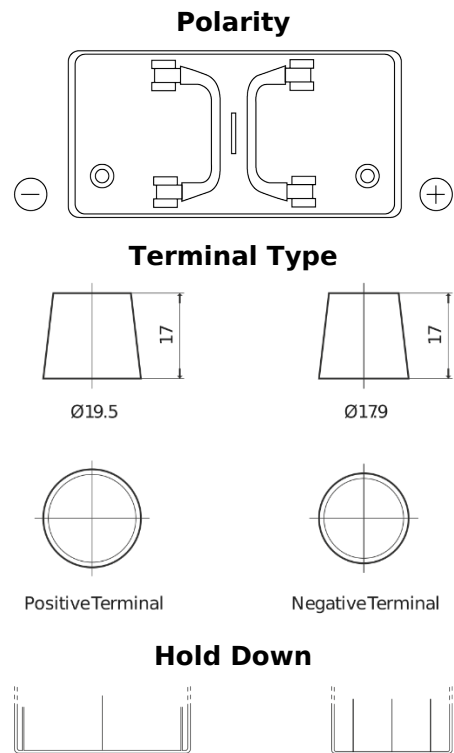

Product overview

Batteries for Trucks, Buses, Construction, Agriculture

StartPRO TG1250

Part number	TG1250
Technology	Flooded
EAN/GTIN	3661024055406
Voltage	12 V
Capacity	125 Ah
CCA	760 A
Length	349 mm
Width	175 mm
Height	285 mm
Box size	D03
Polarity	ETN 0
Terminal Type	EN taper post
Hold Down	B0
Weights (subject of variation)	29.50 kg