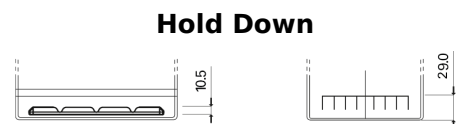

**Product overview**

Batteries for Cars

**Premium EA754**

Part number	EA754
Technology	Flooded
EAN/GTIN	3661024034166
Voltage	12 V
Capacity	75.0 Ah
CCA	630 A
Length	270 mm
Width	173 mm
Height	222 mm
Box size	D26
Polarity	ETN 0
Terminal Type	EN taper post
Hold Down	Korean B1+B6
Weights (subject of variation)	17.40 kg