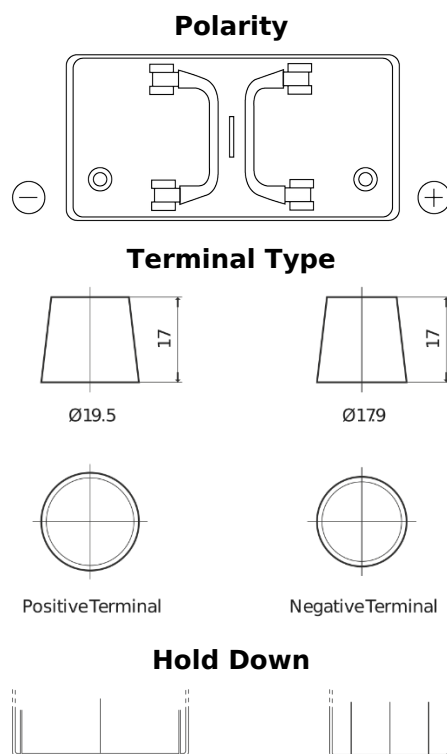

Product overview

Batteries for Trucks, Buses, Construction, Agriculture

StartPRO FG1250

Part number	FG1250
Technology	Flooded
EAN/GTIN	3661024045407
Voltage	12 V
Capacity	125 Ah
CCA	760 A
Length	349 mm
Width	175 mm
Height	285 mm
Box size	D03
Polarity	ETN 0
Terminal Type	EN taper post
Hold Down	B0
Weights (subject of variation)	29.50 kg