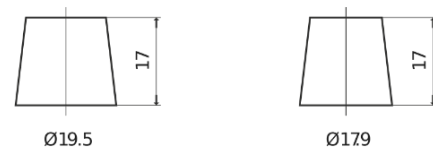

**Product overview**

Batteries for Cars

**Premium EA722**

Part number	EA722
Technology	Flooded
EAN/GTIN	3661024034289
Voltage	12 V
Capacity	72.0 Ah
CCA	720 A
Length	278 mm
Width	175 mm
Height	175 mm
Box size	LB3
Polarity	ETN 0
Terminal Type	EN taper post
Hold Down	B13
Weights (subject of variation)	15.90 kg

**Polarity**

**Terminal Type**

Positive Terminal

Negative Terminal

**Hold Down**

Design, features and specifications are subject to change without notice. We disclaim any representation or warranty, express or implied, concerning the data or recommendations, and in no event shall be liable for any loss or damage claimed to have arisen as a result. Some products may not be available in your local market.