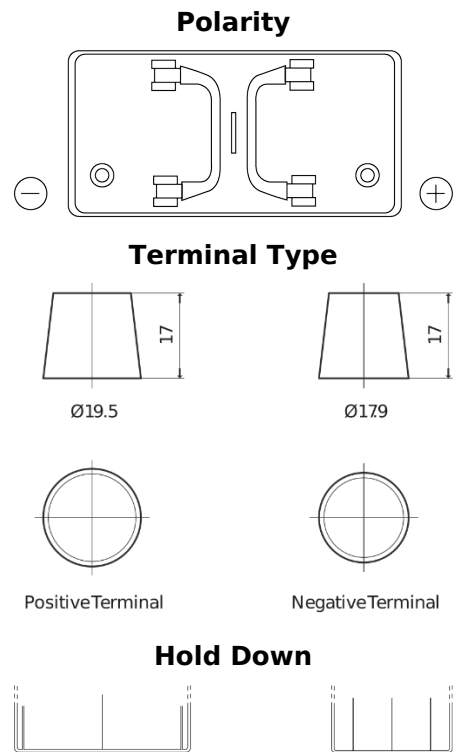

**Product overview**

Batteries for Trucks, Buses, Construction, Agriculture

**StartPRO EG1250**

Part number	EG1250
Technology	Flooded
EAN/GTIN	3661024035408
Voltage	12 V
Capacity	125 Ah
CCA	760 A
Length	349 mm
Width	175 mm
Height	285 mm
Box size	D03
Polarity	ETN 0
Terminal Type	EN taper post
Hold Down	B0
Weights (subject of variation)	29.50 kg