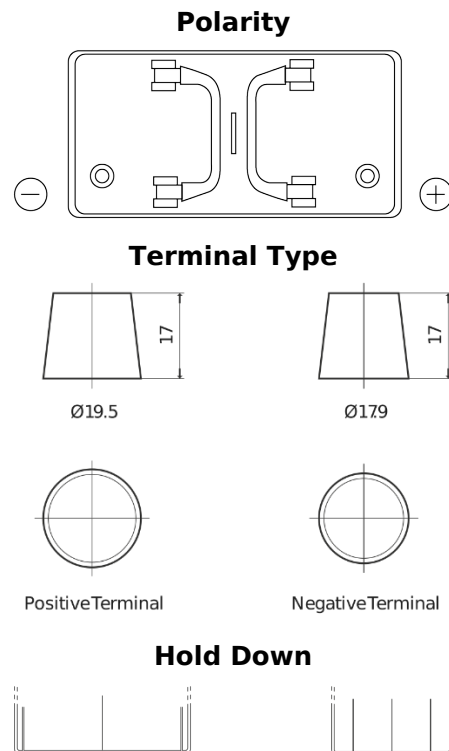

Product overview

Batteries for Trucks, Buses, Construction, Agriculture

StartPRO EG1250

Part number	EG1250
Technology	Flooded
EAN/GTIN	3661024035408
Voltage	12 V
Capacity	125 Ah
CCA	760 A
Length	349 mm
Width	175 mm
Height	285 mm
Box size	D03
Polarity	ETN 0
Terminal Type	EN taper post
Hold Down	B0
Weights (subject of variation)	29.50 kg