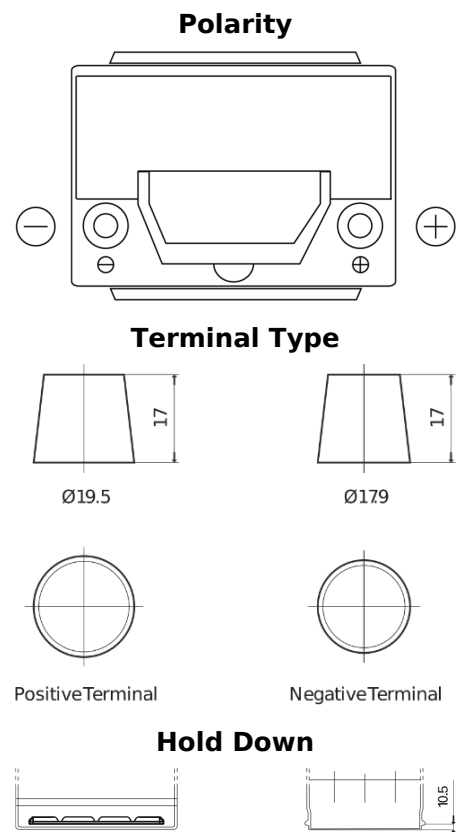

**Product overview**

Batteries for Cars

**Premium EA654**

Part number	EA654
Technology	Flooded
EAN/GTIN	3661024034142
Voltage	12 V
Capacity	65.0 Ah
CCA	580 A
Length	230 mm
Width	173 mm
Height	222 mm
Box size	D23
Polarity	ETN 0
Terminal Type	EN taper post
Hold Down	Korean B1
Weights (subject of variation)	16.00 kg