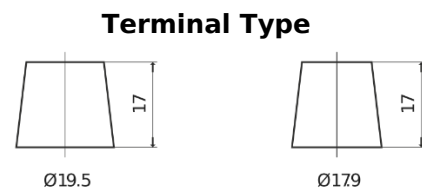

Product overview

Batteries for Cars

Premium EA654

Part number	EA654
Technology	Flooded
EAN/GTIN	3661024034142
Voltage	12 V
Capacity	65.0 Ah
CCA	580 A
Length	230 mm
Width	173 mm
Height	222 mm
Box size	D23
Polarity	ETN 0
Terminal Type	EN taper post
Hold Down	Korean B1
Weights (subject of variation)	16.00 kg