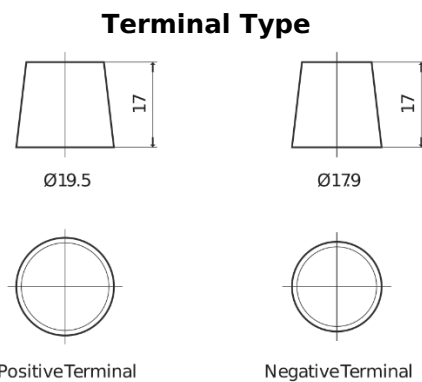

**Product overview**

Batteries for Marine and Leisure

**Equipment GEL ES1300**

Part number	ES1300
Technology	GEL
EAN/GTIN	3661024035781
Voltage	12 V
Capacity	120 Ah
Watt hour	1300 Wh
Length	345 mm
Width	171 mm
Height	283 mm
Box size	D03
Polarity	ETN 0
Terminal Type	EN taper post
Hold Down	B0
Weights (subject of variation)	37.50 kg