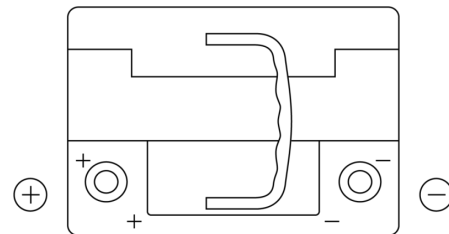

Product overview

Batteries for Cars

Premium EA601

| | |
|--------------------------------|---------------|
| Part number | EA601 |
| Technology | Flooded |
| EAN/GTIN | 3661024034234 |
| Voltage | 12 V |
| Capacity | 60.0 Ah |
| CCA | 600 A |
| Length | 242 mm |
| Width | 175 mm |
| Height | 190 mm |
| Box size | L02 |
| Polarity | ETN 1 |
| Terminal Type | EN taper post |
| Hold Down | B13 |
| Weights (subject of variation) | 15.00 kg |

Polarity

Terminal Type

Positive Terminal

Negative Terminal

Hold Down

Design, features and specifications are subject to change without notice. We disclaim any representation or warranty, express or implied, concerning the data or recommendations, and in no event shall be liable for any loss or damage claimed to have arisen as a result. Some products may not be available in your local market.