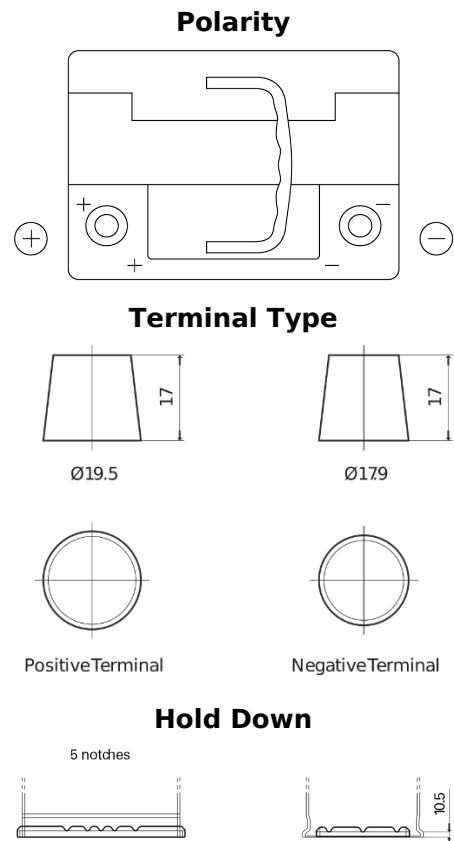

**Product overview**

Batteries for Cars

**Premium EA601**

Part number	EA601
Technology	Flooded
EAN/GTIN	3661024034234
Voltage	12 V
Capacity	60.0 Ah
CCA	600 A
Length	242 mm
Width	175 mm
Height	190 mm
Box size	L02
Polarity	ETN 1
Terminal Type	EN taper post
Hold Down	B13
Weights (subject of variation)	15.00 kg