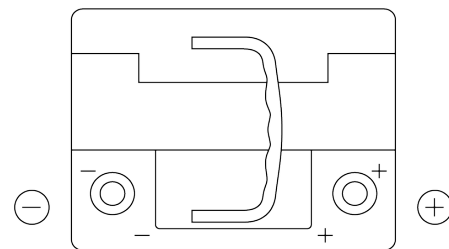

Product overview

Batteries for Cars

Premium EA530

Part number	EA530
Technology	Flooded
EAN/GTIN	3661024034203
Voltage	12 V
Capacity	53.0 Ah
CCA	540 A
Length	207 mm
Width	175 mm
Height	190 mm
Box size	L01
Polarity	ETN 0
Terminal Type	EN taper post
Hold Down	B13
Weights (subject of variation)	12.70 kg

Polarity

Terminal Type

Positive Terminal Negative Terminal

Hold Down

Design, features and specifications are subject to change without notice. We disclaim any representation or warranty, express or implied, concerning the data or recommendations, and in no event shall be liable for any loss or damage claimed to have arisen as a result. Some products may not be available in your local market.