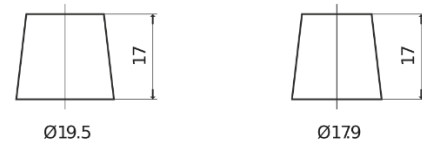

Product overview

Batteries for Cars

Premium EA530

Part number	EA530
Technology	Flooded
EAN/GTIN	3661024034203
Voltage	12 V
Capacity	53.0 Ah
CCA	540 A
Length	207 mm
Width	175 mm
Height	190 mm
Box size	L01
Polarity	ETN 0
Terminal Type	EN taper post
Hold Down	B13
Weights (subject of variation)	12.70 kg

Polarity

Terminal Type

Positive Terminal Negative Terminal

Hold Down

Design, features and specifications are subject to change without notice. We disclaim any representation or warranty, express or implied, concerning the data or recommendations, and in no event shall be liable for any loss or damage claimed to have arisen as a result. Some products may not be available in your local market.