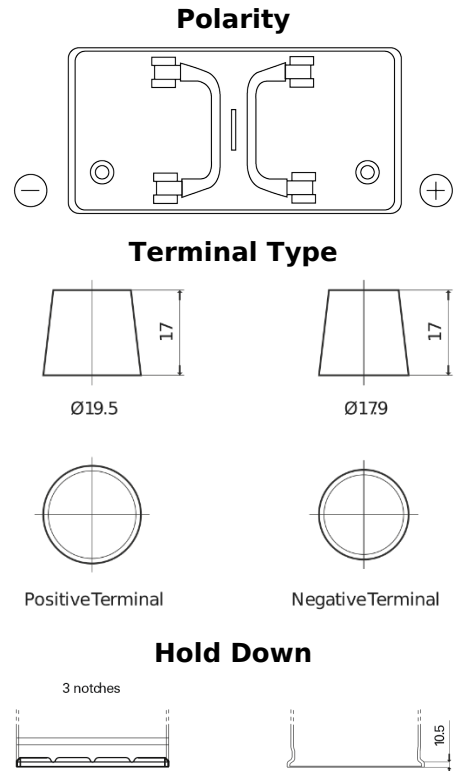

**Product overview**

Batteries for Trucks, Buses, Construction, Agriculture

**PowerPRO EF1202**

Part number	EF1202
Technology	Flooded
EAN/GTIN	3661024035279
Voltage	12 V
Capacity	120 Ah
CCA	870 A
Length	349 mm
Width	175 mm
Height	235 mm
Box size	D02
Polarity	ETN 0
Terminal Type	EN taper post
Hold Down	B1
Weights (subject of variation)	27.50 kg