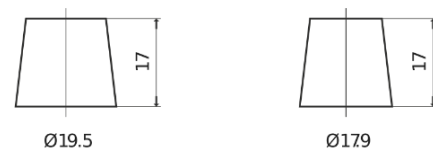

**Product overview**

Batteries for Cars

**Premium EA472**

Part number	EA472
Technology	Flooded
EAN/GTIN	3661024034265
Voltage	12 V
Capacity	47.0 Ah
CCA	450 A
Length	207 mm
Width	175 mm
Height	175 mm
Box size	LB1
Polarity	ETN 0
Terminal Type	EN taper post
Hold Down	B13
Weights (subject of variation)	11.40 kg

**Polarity**

**Terminal Type**

Positive Terminal

Negative Terminal

**Hold Down**

Design, features and specifications are subject to change without notice. We disclaim any representation or warranty, express or implied, concerning the data or recommendations, and in no event shall be liable for any loss or damage claimed to have arisen as a result. Some products may not be available in your local market.