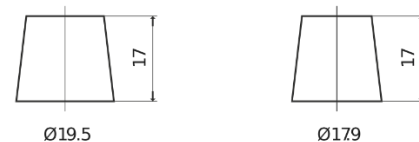

Terminal Type

Positive Terminal

Negative Terminal