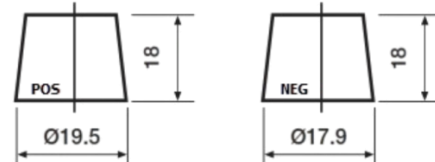

**Product overview**

Batteries for Cars

**Premium EA456**

Part number	EA456
Technology	Flooded
EAN/GTIN	3661024034128
Voltage	12 V
Capacity	45.0 Ah
CCA	390 A
Length	237 mm
Width	127 mm
Height	227 mm
Box size	B24
Polarity	ETN 0
Terminal Type	JIS taper post
Hold Down	B1
Weights (subject of variation)	11.80 kg

**Polarity**

**Terminal Type**

Remove T1 adapter for T3

**Hold Down**

Design, features and specifications are subject to change without notice. We disclaim any representation or warranty, express or implied, concerning the data or recommendations, and in no event shall be liable for any loss or damage claimed to have arisen as a result. Some products may not be available in your local market.