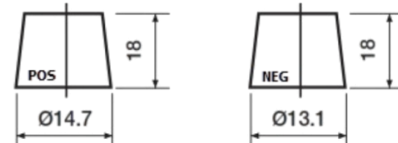

Product overview

Batteries for Cars

Premium EA456

Part number	EA456
Technology	Flooded
EAN/GTIN	3661024034128
Voltage	12 V
Capacity	45.0 Ah
CCA	390 A
Length	237 mm
Width	127 mm
Height	227 mm
Box size	B24
Polarity	ETN 0
Terminal Type	JIS taper post
Hold Down	B1
Weights (subject of variation)	11.80 kg

Polarity

Terminal Type

Remove T1 adapter for T3

Hold Down

Design, features and specifications are subject to change without notice. We disclaim any representation or warranty, express or implied, concerning the data or recommendations, and in no event shall be liable for any loss or damage claimed to have arisen as a result. Some products may not be available in your local market.