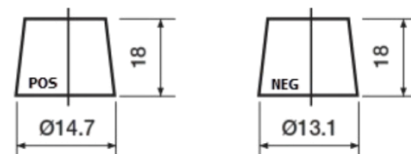

**Product overview**

Batteries for Cars

**Premium EA456**

Part number	EA456
Technology	Flooded
EAN/GTIN	3661024034128
Voltage	12 V
Capacity	45.0 Ah
CCA	390 A
Length	237 mm
Width	127 mm
Height	227 mm
Box size	B24
Polarity	ETN 0
Terminal Type	JIS taper post
Hold Down	B1
Weights (subject of variation)	11.80 kg

**Polarity**

**Terminal Type**

Remove T1 adapter for T3

**Hold Down**

Design, features and specifications are subject to change without notice. We disclaim any representation or warranty, express or implied, concerning the data or recommendations, and in no event shall be liable for any loss or damage claimed to have arisen as a result. Some products may not be available in your local market.