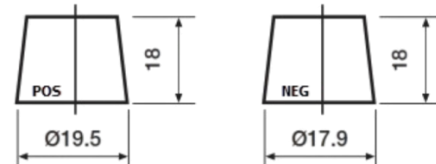

**Product overview**

Batteries for Cars

**Premium EA456**

Part number	EA456
Technology	Flooded
EAN/GTIN	3661024034128
Voltage	12 V
Capacity	45.0 Ah
CCA	390 A
Length	237 mm
Width	127 mm
Height	227 mm
Box size	B24
Polarity	ETN 0
Terminal Type	JIS taper post
Hold Down	B1
Weights (subject of variation)	11.80 kg

**Polarity**

**Terminal Type**

Remove T1 adapter for T3

**Hold Down**

Design, features and specifications are subject to change without notice. We disclaim any representation or warranty, express or implied, concerning the data or recommendations, and in no event shall be liable for any loss or damage claimed to have arisen as a result. Some products may not be available in your local market.