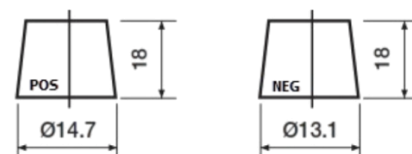

**Product overview**

Batteries for Cars

**Premium EA456**

Part number	EA456
Technology	Flooded
EAN/GTIN	3661024034128
Voltage	12 V
Capacity	45.0 Ah
CCA	390 A
Length	237 mm
Width	127 mm
Height	227 mm
Box size	B24
Polarity	ETN 0
Terminal Type	JIS taper post
Hold Down	B1
Weights (subject of variation)	11.80 kg

**Polarity**

**Terminal Type**

Remove T1 adapter for T3

**Hold Down**

Design, features and specifications are subject to change without notice. We disclaim any representation or warranty, express or implied, concerning the data or recommendations, and in no event shall be liable for any loss or damage claimed to have arisen as a result. Some products may not be available in your local market.