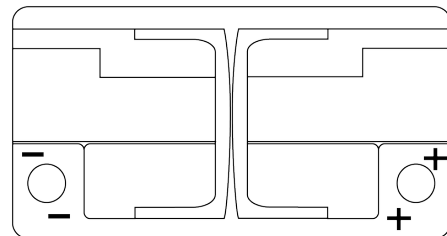

Product overview

Batteries for Cars

Premium EA1050

Part number	EA1050
Technology	Flooded
EAN/GTIN	3661024034302
Voltage	12 V
Capacity	105.0 Ah
CCA	850 A
Length	315 mm
Width	175 mm
Height	205 mm
Box size	LH4
Polarity	ETN 0
Terminal Type	EN taper post
Hold Down	B13
Weights (subject of variation)	23.10 kg

Polarity

Terminal Type

Positive Terminal

Negative Terminal

Hold Down

Design, features and specifications are subject to change without notice. We disclaim any representation or warranty, express or implied, concerning the data or recommendations, and in no event shall be liable for any loss or damage claimed to have arisen as a result. Some products may not be available in your local market.