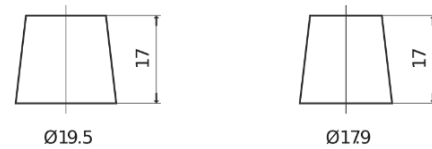

**Product overview**

Batteries for Cars

**Premium EA1000**

|                                |               |
|--------------------------------|---------------|
| Part number                    | EA1000        |
| Technology                     | Flooded       |
| EAN/GTIN                       | 3661024034258 |
| Voltage                        | 12 V          |
| Capacity                       | 100.0 Ah      |
| CCA                            | 900 A         |
| Length                         | 353 mm        |
| Width                          | 175 mm        |
| Height                         | 190 mm        |
| Box size                       | L05           |
| Polarity                       | ETN 0         |
| Terminal Type                  | EN taper post |
| Hold Down                      | B13           |
| Weights (subject of variation) | 22.60 kg      |

**Polarity**

**Terminal Type**

Positive Terminal

Negative Terminal

**Hold Down**

Design, features and specifications are subject to change without notice. We disclaim any representation or warranty, express or implied, concerning the data or recommendations, and in no event shall be liable for any loss or damage claimed to have arisen as a result. Some products may not be available in your local market.