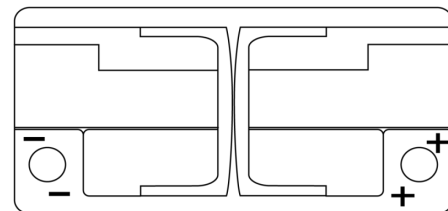

**Product overview**

Batteries for Cars

**Premium EA1000**

|                                |               |
|--------------------------------|---------------|
| Part number                    | EA1000        |
| Technology                     | Flooded       |
| EAN/GTIN                       | 3661024034258 |
| Voltage                        | 12 V          |
| Capacity                       | 100.0 Ah      |
| CCA                            | 900 A         |
| Length                         | 353 mm        |
| Width                          | 175 mm        |
| Height                         | 190 mm        |
| Box size                       | L05           |
| Polarity                       | ETN 0         |
| Terminal Type                  | EN taper post |
| Hold Down                      | B13           |
| Weights (subject of variation) | 22.60 kg      |

**Polarity**

**Terminal Type**

Positive Terminal

Negative Terminal

**Hold Down**

Design, features and specifications are subject to change without notice. We disclaim any representation or warranty, express or implied, concerning the data or recommendations, and in no event shall be liable for any loss or damage claimed to have arisen as a result. Some products may not be available in your local market.