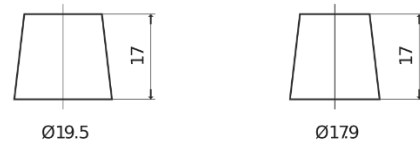

Product overview

Batteries for Cars

Premium EA1000

Part number	EA1000
Technology	Flooded
EAN/GTIN	3661024034258
Voltage	12 V
Capacity	100.0 Ah
CCA	900 A
Length	353 mm
Width	175 mm
Height	190 mm
Box size	L05
Polarity	ETN 0
Terminal Type	EN taper post
Hold Down	B13
Weights (subject of variation)	22.60 kg

Polarity

Terminal Type

Positive Terminal

Negative Terminal

Hold Down

Design, features and specifications are subject to change without notice. We disclaim any representation or warranty, express or implied, concerning the data or recommendations, and in no event shall be liable for any loss or damage claimed to have arisen as a result. Some products may not be available in your local market.