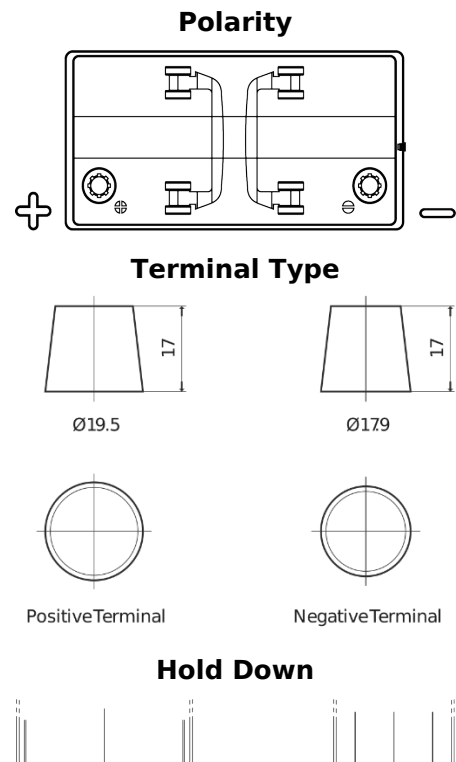

Product overview

Batteries for Trucks, Buses, Construction, Agriculture

StartPRO TG1101

Part number	TG1101
Technology	Flooded
EAN/GTIN	3661024055383
Voltage	12 V
Capacity	110 Ah
CCA	750 A
Length	349 mm
Width	175 mm
Height	235 mm
Box size	D02
Polarity	ETN 1
Terminal Type	EN taper post
Hold Down	B0
Weights (subject of variation)	25.40 kg