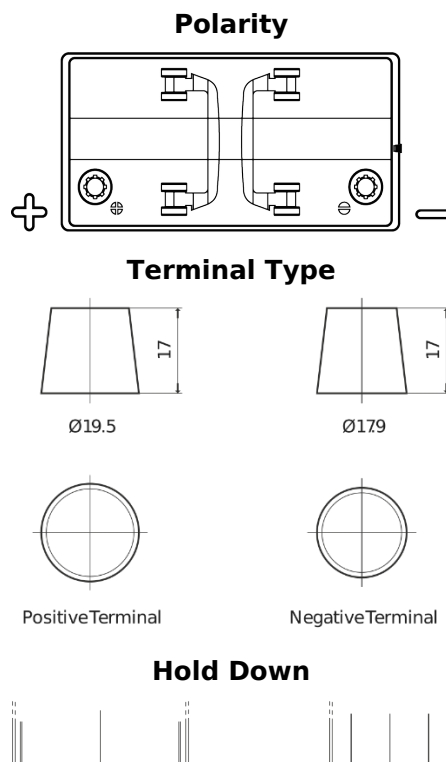

Product overview

Batteries for Marine and Leisure

Start EN850

Part number	EN850
Technology	Flooded
EAN/GTIN	3661024036078
Voltage	12 V
Capacity	110 Ah
CCA	750 A
MCA	850
Length	349 mm
Width	175 mm
Height	235 mm
Box size	D02
Polarity	ETN 1
Terminal Type	EN taper post
Hold Down	B0
Weights (subject of variation)	25.40 kg