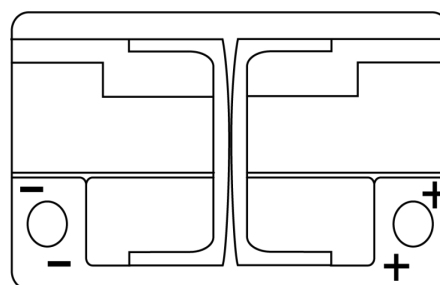

Product overview

Batteries for Cars

AGM DK720

Part number	DK720
Technology	AGM
EAN/GTIN	3661024027120
Voltage	12 V
Capacity	72.0 Ah
CCA	760 A
Length	278 mm
Width	175 mm
Height	190 mm
Box size	L03
Polarity	ETN 0
Terminal Type	EN taper post
Hold Down	B13
Weights (subject of variation)	20.60 kg

Polarity

Terminal Type

Hold Down

Design, features and specifications are subject to change without notice. We disclaim any representation or warranty, express or implied, concerning the data or recommendations, and in no event shall be liable for any loss or damage claimed to have arisen as a result. Some products may not be available in your local market.