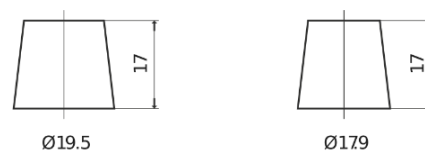

Terminal Type