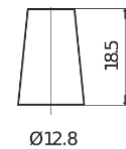

**Product overview**

Batteries for Cars

**Technica TB356A**

Part number	TB356A
Technology	Flooded
EAN/GTIN	3661024054881
Voltage	12 V
Capacity	35 Ah
CCA	240 A
Length	187 mm
Width	127 mm
Height	220 mm
Box size	B19
Polarity	ETN 0
Terminal Type	JIS taper post
Hold Down	Korean B1 Long
Weights (subject of variation)	8.90 kg

**Polarity**

**Terminal Type**

Positive Terminal

Negative Terminal

**Hold Down**

Design, features and specifications are subject to change without notice. We disclaim any representation or warranty, express or implied, concerning the data or recommendations, and in no event shall be liable for any loss or damage claimed to have arisen as a result. Some products may not be available in your local market.