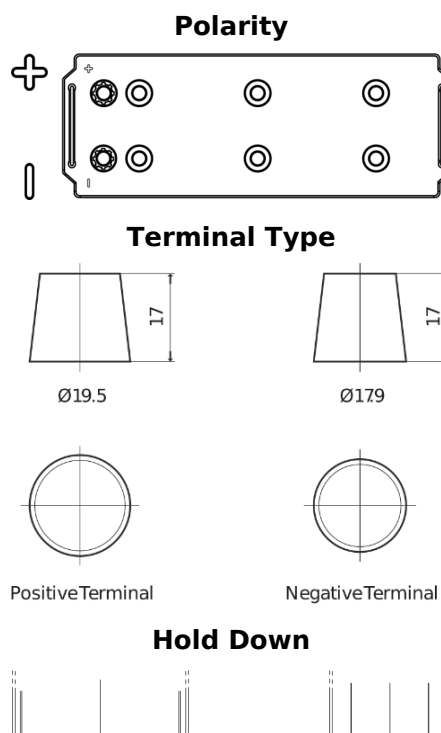

**Product overview**

Batteries for Trucks, Buses, Construction, Agriculture

**StartPRO DG1403**

Part number	DG1403
Technology	Flooded
EAN/GTIN	3661024025423
Voltage	12 V
Capacity	140.0 Ah
CCA	800 A
Length	513 mm
Width	189 mm
Height	223 mm
Box size	D04
Polarity	ETN 3
Terminal Type	EN taper post
Hold Down	B0
Weights (subject of variation)	34.10 kg