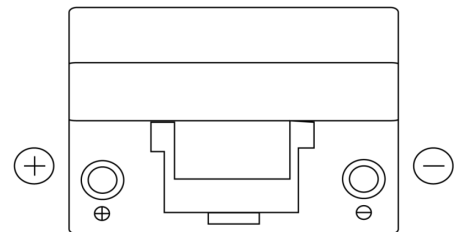

Product overview

Batteries for Cars

Power DB955

| | |
|--------------------------------|---------------|
| Part number | DB955 |
| Technology | Flooded |
| EAN/GTIN | 3661024024464 |
| Voltage | 12 V |
| Capacity | 95.0 Ah |
| CCA | 760 A |
| Length | 306 mm |
| Width | 173 mm |
| Height | 222 mm |
| Box size | D31 |
| Polarity | ETN 1 |
| Terminal Type | EN taper post |
| Hold Down | Korean B1 |
| Weights (subject of variation) | 20.60 kg |

Polarity

Terminal Type

Hold Down

Design, features and specifications are subject to change without notice. We disclaim any representation or warranty, express or implied, concerning the data or recommendations, and in no event shall be liable for any loss or damage claimed to have arisen as a result. Some products may not be available in your local market.