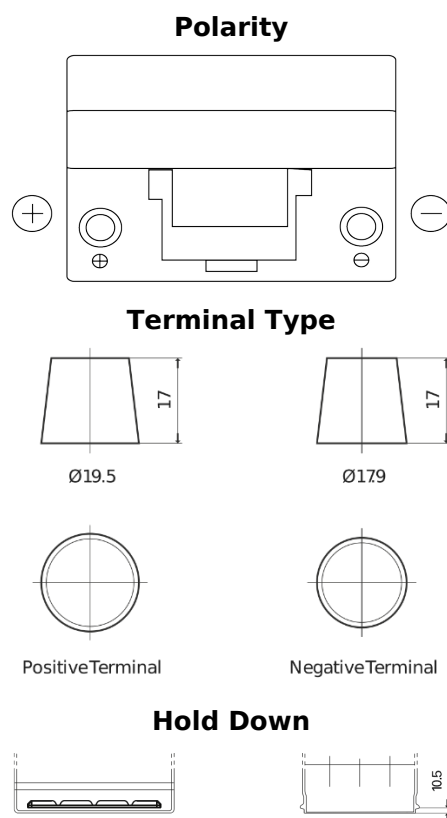

**Product overview**

Batteries for Cars

**Power DB955**

Part number	DB955
Technology	Flooded
EAN/GTIN	3661024024464
Voltage	12 V
Capacity	95.0 Ah
CCA	760 A
Length	306 mm
Width	173 mm
Height	222 mm
Box size	D31
Polarity	ETN 1
Terminal Type	EN taper post
Hold Down	Korean B1
Weights (subject of variation)	20.60 kg