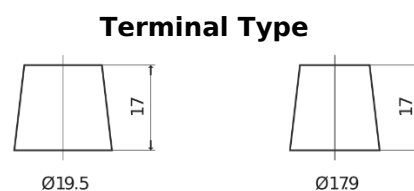

**Product overview**

Batteries for Cars

**Power DB954**

Part number	DB954
Technology	Flooded
EAN/GTIN	3661024024457
Voltage	12 V
Capacity	95.0 Ah
CCA	760 A
Length	306 mm
Width	173 mm
Height	222 mm
Box size	D31
Polarity	ETN 0
Terminal Type	EN taper post
Hold Down	Korean B1
Weights (subject of variation)	20.60 kg