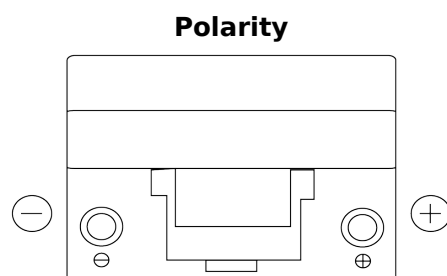

**Product overview**

Batteries for Cars

**Power DB954**

Part number	DB954
Technology	Flooded
EAN/GTIN	3661024024457
Voltage	12 V
Capacity	95.0 Ah
CCA	760 A
Length	306 mm
Width	173 mm
Height	222 mm
Box size	D31
Polarity	ETN 0
Terminal Type	EN taper post
Hold Down	Korean B1
Weights (subject of variation)	20.60 kg