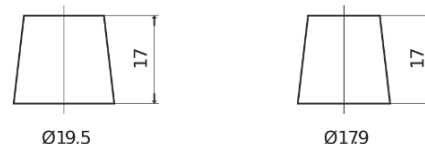

**Product overview**

Batteries for Cars

**Power DB950**

Part number	DB950
Technology	Flooded
EAN/GTIN	3661024024587
Voltage	12 V
Capacity	95.0 Ah
CCA	800 A
Length	353 mm
Width	175 mm
Height	190 mm
Box size	L05
Polarity	ETN 0
Terminal Type	EN taper post
Hold Down	B13
Weights (subject of variation)	21.60 kg

**Polarity**

**Terminal Type**

Positive Terminal

Negative Terminal

**Hold Down**

Design, features and specifications are subject to change without notice. We disclaim any representation or warranty, express or implied, concerning the data or recommendations, and in no event shall be liable for any loss or damage claimed to have arisen as a result. Some products may not be available in your local market.