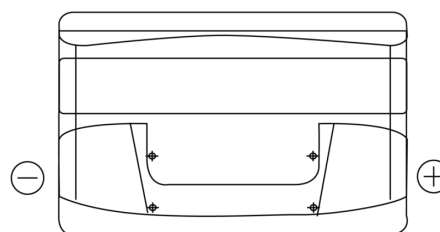

**Product overview**

Batteries for Cars

**Power DB950**

Part number	DB950
Technology	Flooded
EAN/GTIN	3661024024587
Voltage	12 V
Capacity	95.0 Ah
CCA	800 A
Length	353 mm
Width	175 mm
Height	190 mm
Box size	L05
Polarity	ETN 0
Terminal Type	EN taper post
Hold Down	B13
Weights (subject of variation)	21.60 kg

**Polarity**

**Terminal Type**

Positive Terminal

Negative Terminal

**Hold Down**

Design, features and specifications are subject to change without notice. We disclaim any representation or warranty, express or implied, concerning the data or recommendations, and in no event shall be liable for any loss or damage claimed to have arisen as a result. Some products may not be available in your local market.