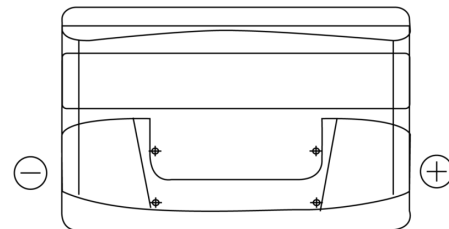

Product overview

Batteries for Cars

Power DB852

| | |
|--------------------------------|---------------|
| Part number | DB852 |
| Technology | Flooded |
| EAN/GTIN | 3661024024662 |
| Voltage | 12 V |
| Capacity | 85.0 Ah |
| CCA | 760 A |
| Length | 353 mm |
| Width | 175 mm |
| Height | 175 mm |
| Box size | LB5 |
| Polarity | ETN 0 |
| Terminal Type | EN taper post |
| Hold Down | B13 |
| Weights (subject of variation) | 19.40 kg |

Polarity

Terminal Type

Positive Terminal

Negative Terminal

Hold Down

Design, features and specifications are subject to change without notice. We disclaim any representation or warranty, express or implied, concerning the data or recommendations, and in no event shall be liable for any loss or damage claimed to have arisen as a result. Some products may not be available in your local market.