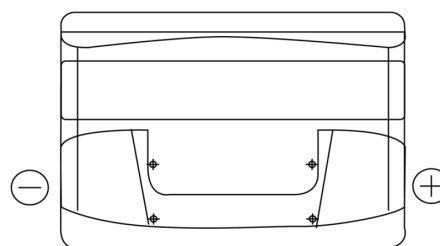

**Product overview**

Batteries for Cars

**Power DB800**

Part number	DB800
Technology	Flooded
EAN/GTIN	3661024026246
Voltage	12 V
Capacity	80.0 Ah
CCA	640 A
Length	315 mm
Width	175 mm
Height	190 mm
Box size	L04
Polarity	ETN 0
Terminal Type	EN taper post
Hold Down	B13
Weights (subject of variation)	19.00 kg

**Polarity**

**Terminal Type**

**Hold Down**

Design, features and specifications are subject to change without notice. We disclaim any representation or warranty, express or implied, concerning the data or recommendations, and in no event shall be liable for any loss or damage claimed to have arisen as a result. Some products may not be available in your local market.