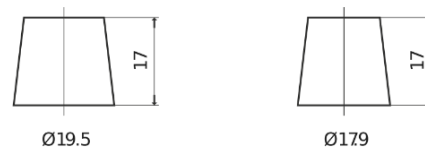

Product overview

Batteries for Cars

Power DB741

Part number	DB741
Technology	Flooded
EAN/GTIN	3661024024563
Voltage	12 V
Capacity	74.0 Ah
CCA	680 A
Length	278 mm
Width	175 mm
Height	190 mm
Box size	L03
Polarity	ETN 1
Terminal Type	EN taper post
Hold Down	B13
Weights (subject of variation)	16.60 kg

Polarity

Terminal Type

Positive Terminal

Negative Terminal

Hold Down

Design, features and specifications are subject to change without notice. We disclaim any representation or warranty, express or implied, concerning the data or recommendations, and in no event shall be liable for any loss or damage claimed to have arisen as a result. Some products may not be available in your local market.