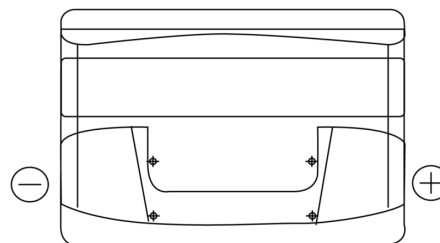

**Product overview**

Batteries for Cars

**Power DB740**

Part number	DB740
Technology	Flooded
EAN/GTIN	3661024024556
Voltage	12 V
Capacity	74.0 Ah
CCA	680 A
Length	278 mm
Width	175 mm
Height	190 mm
Box size	L03
Polarity	ETN 0
Terminal Type	EN taper post
Hold Down	B13
Weights (subject of variation)	16.60 kg

**Polarity**

**Terminal Type**

Positive Terminal

Negative Terminal

**Hold Down**

Design, features and specifications are subject to change without notice. We disclaim any representation or warranty, express or implied, concerning the data or recommendations, and in no event shall be liable for any loss or damage claimed to have arisen as a result. Some products may not be available in your local market.