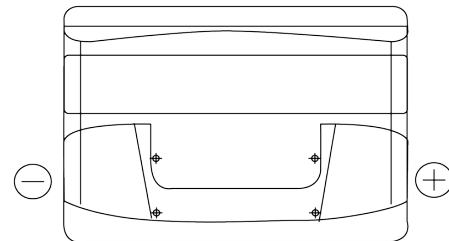

Product overview

Batteries for Cars

Power DB712

Part number	DB712
Technology	Flooded
EAN/GTIN	3661024024648
Voltage	12 V
Capacity	71.0 Ah
CCA	670 A
Length	278 mm
Width	175 mm
Height	175 mm
Box size	LB3
Polarity	ETN 0
Terminal Type	EN taper post
Hold Down	B13
Weights (subject of variation)	15.30 kg

Polarity

Terminal Type

Positive Terminal

Negative Terminal

Hold Down

Design, features and specifications are subject to change without notice. We disclaim any representation or warranty, express or implied, concerning the data or recommendations, and in no event shall be liable for any loss or damage claimed to have arisen as a result. Some products may not be available in your local market.