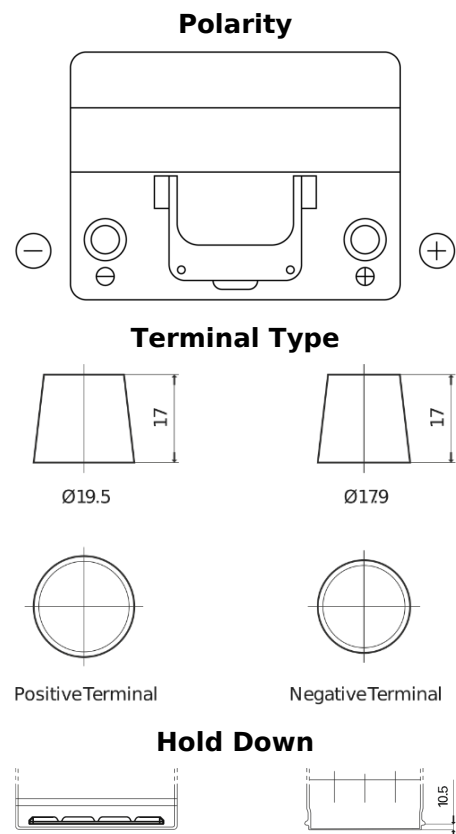

Product overview

Batteries for Cars

Power DB604

Part number	DB604
Technology	Flooded
EAN/GTIN	3661024024419
Voltage	12 V
Capacity	60.0 Ah
CCA	480 A
Length	230 mm
Width	173 mm
Height	222 mm
Box size	D23
Polarity	ETN 0
Terminal Type	EN taper post
Hold Down	Korean B1
Weights (subject of variation)	14.60 kg