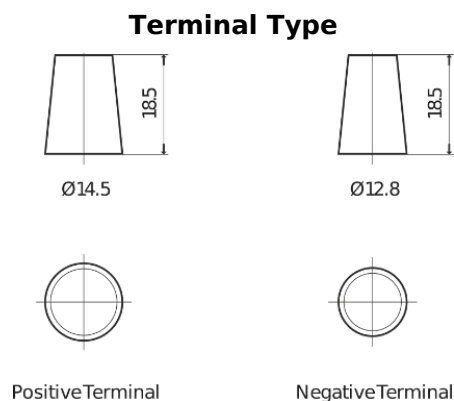

**Product overview**

Batteries for Cars

**Power DB456**

Part number	DB456
Technology	Flooded
EAN/GTIN	3661024024358
Voltage	12 V
Capacity	45.0 Ah
CCA	330 A
Length	237 mm
Width	127 mm
Height	227 mm
Box size	B24
Polarity	ETN 0
Terminal Type	JIS taper post
Hold Down	B0
Weights (subject of variation)	11.40 kg