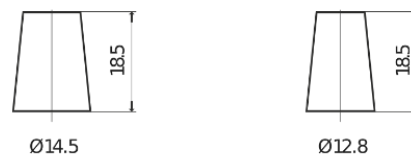

Terminal Type