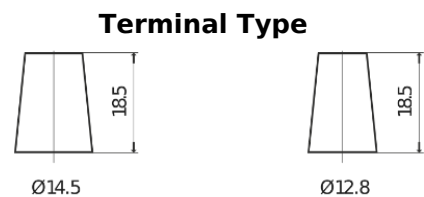

Product overview

Batteries for Cars

Power DB357

Part number	DB357
Technology	Flooded
EAN/GTIN	3661024024341
Voltage	12 V
Capacity	35.0 Ah
CCA	240 A
Length	187 mm
Width	127 mm
Height	220 mm
Box size	B19
Polarity	ETN 1
Terminal Type	JIS taper post
Hold Down	B0
Weights (subject of variation)	8.90 kg