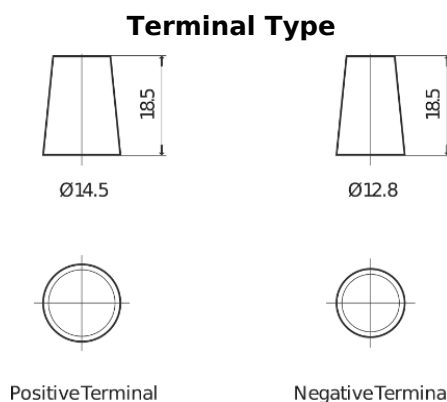

Product overview

Batteries for Cars

Power DB356

Part number	DB356
Technology	Flooded
EAN/GTIN	3661024024334
Voltage	12 V
Capacity	35.0 Ah
CCA	240 A
Length	187 mm
Width	127 mm
Height	220 mm
Box size	B19
Polarity	ETN 0
Terminal Type	JIS taper post
Hold Down	B0
Weights (subject of variation)	8.90 kg