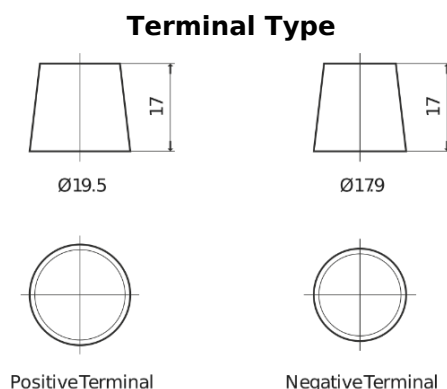

**Product overview**

Batteries for Cars

**Power DB1100**

Part number	DB1100
Technology	Flooded
EAN/GTIN	3661024026239
Voltage	12 V
Capacity	110.0 Ah
CCA	850 A
Length	392 mm
Width	175 mm
Height	190 mm
Box size	L06
Polarity	ETN 0
Terminal Type	EN taper post
Hold Down	B13
Weights (subject of variation)	26.30 kg