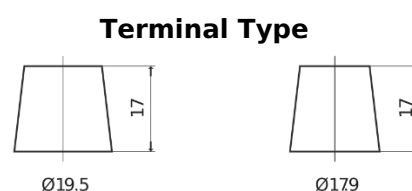

Product overview

Batteries for Trucks, Buses, Construction, Agriculture

PowerPRO Agri&Construction CJ1723

Part number	CJ1723
Technology	Flooded
EAN/GTIN	3661024016759
Voltage	12 V
Capacity	172.0 Ah
CCA	1390 A
Length	513 mm
Width	223 mm
Height	223 mm
Box size	D05
Polarity	ETN 3
Terminal Type	EN taper post
Hold Down	B0
Weights (subject of variation)	48.80 kg