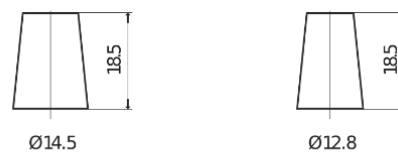

Terminal Type