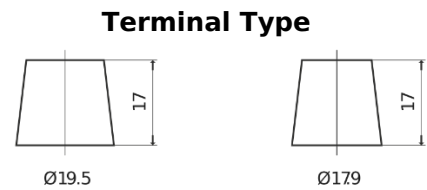

Product overview

Batteries for Trucks, Buses, Construction, Agriculture

StartPRO CG2253

Part number	CG2253
Technology	Flooded
EAN/GTIN	3661024016964
Voltage	12 V
Capacity	225.0 Ah
CCA	1200 A
Length	518 mm
Width	274 mm
Height	240 mm
Box size	D06
Polarity	ETN 3
Terminal Type	EN taper post
Hold Down	B0
Weights (subject of variation)	54.90 kg