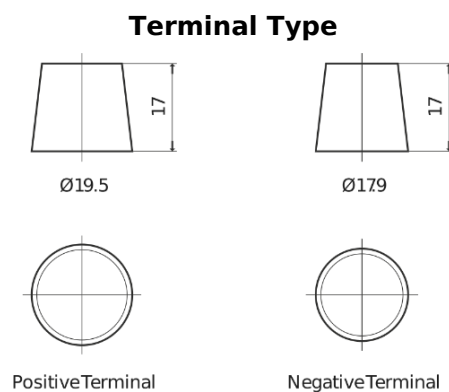

**Product overview**

Batteries for Trucks, Buses, Construction, Agriculture

**StartPRO CG2253**

Part number	CG2253
Technology	Flooded
EAN/GTIN	3661024016964
Voltage	12 V
Capacity	225.0 Ah
CCA	1200 A
Length	518 mm
Width	274 mm
Height	240 mm
Box size	D06
Polarity	ETN 3
Terminal Type	EN taper post
Hold Down	B0
Weights (subject of variation)	54.90 kg