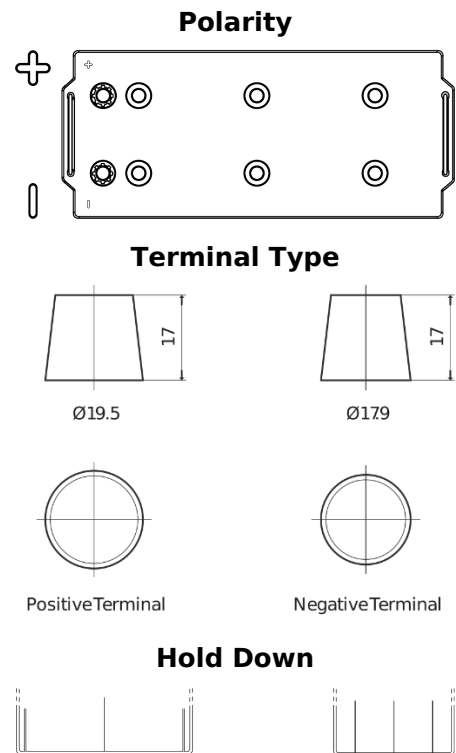

Product overview

Batteries for Trucks, Buses, Construction, Agriculture

StartPRO CG1803

Part number	CG1803
Technology	Flooded
EAN/GTIN	3661024015448
Voltage	12 V
Capacity	180.0 Ah
CCA	1000 A
Length	513 mm
Width	223 mm
Height	223 mm
Box size	D05
Polarity	ETN 3
Terminal Type	EN taper post
Hold Down	B0
Weights (subject of variation)	42.80 kg