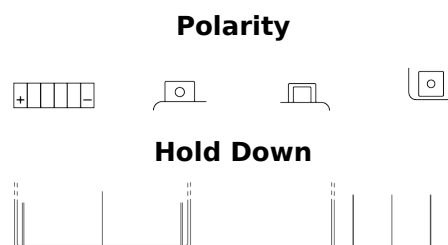

### Li-Ion ELTX14H

Part number	ELTX14H
Technology	Li-Ion
EAN/GTIN	3661024036801
Voltage	12 V
Capacity	4 Ah
CCA	240 A
Watt hour	48 Wh
Length	150 mm
Width	90 mm
Height	95 mm
Box size	C53
Polarity	ETN 1
Terminal Type	M12
Hold Down	B0
Weights (subject of variation)	0.90 kg