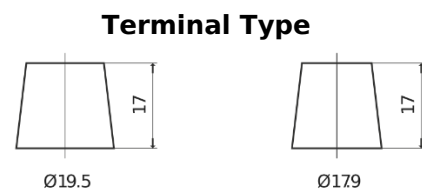

Product overview

Batteries for Trucks, Buses, Construction, Agriculture

PowerPRO CF2353

Part number	CF2353
Technology	Flooded
EAN/GTIN	3661024015325
Voltage	12 V
Capacity	235.0 Ah
CCA	1300 A
Length	518 mm
Width	274 mm
Height	240 mm
Box size	D06
Polarity	ETN 3
Terminal Type	EN taper post
Hold Down	B0
Weights (subject of variation)	56.30 kg