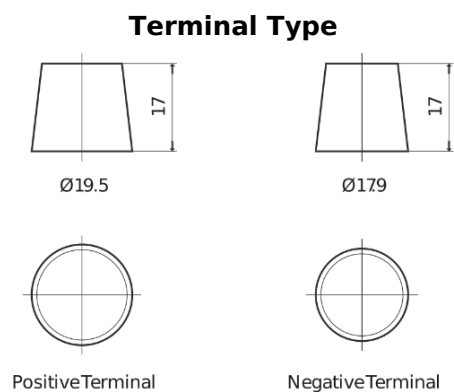

Product overview

Batteries for Trucks, Buses, Construction, Agriculture

PowerPRO CF2353

Part number	CF2353
Technology	Flooded
EAN/GTIN	3661024015325
Voltage	12 V
Capacity	235.0 Ah
CCA	1300 A
Length	518 mm
Width	274 mm
Height	240 mm
Box size	D06
Polarity	ETN 3
Terminal Type	EN taper post
Hold Down	B0
Weights (subject of variation)	56.30 kg